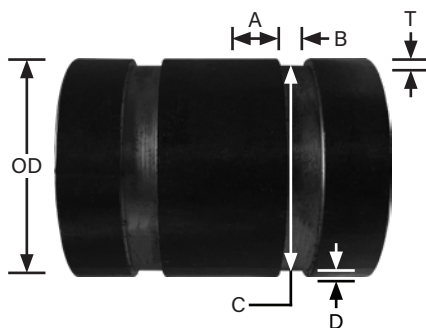

NIPPLES & FITTINGS

BLACK SCH 40 AND SCH 80 SEAMLESS GROOVE NIPPLES

NIPPLES AND FITTINGS

GROOVE X GROOVE

SCH 40

SCH 80

2" DIAMETER

PART #	BOX	WTG	LENGTH	WTG	BOX	PART #
57162V	50	0.70	x 3	1.03	40	59162V
57164V	30	0.97	x 4	1.40	24	59164V
57168V	20	1.64	x 6	2.41	16	59168V
57170V	20	2.15	x 8	3.20	16	59170V
57172V	10	2.80	x 10	3.65	8	59172V
57174V	10	3.45	x 12	4.01	8	59174V

3" DIAMETER

PART #	BOX	WTG	LENGTH	WTG	BOX	PART #
57201V	20	1.26	x 3	2.01	16	59201V
57203V	10	1.80	x 4	3.01	8	59203V
57207V	10	3.17	x 6	4.87	8	59207V
57209V	8	4.13	x 8	5.86	6	59209V
57211V	5	5.48	x 10	6.19	4	59211V
57213V	5	6.24	x 12	6.37	4	59213V

4" DIAMETER

PART #	BOX	WTG	LENGTH	WTG	BOX	PART #
57223V	8	2.52	x 4	4.15	6	59221V
57227V	6	4.35	x 6	6.52	5	59225V
57229V	4	5.63	x 8	7.18	3	59227V
57332V	4	7.90	x 10	11.74	3	59229V
57228V	4	8.25	x 12	14.24	3	59231V

SEAMLESS SCH 40 GROOVE X BEVEL NIPPLES

PART #	DIA. X LENGTH
57162GBS	2 x 3
57201GBS	3 x 3
57222GBS	4 x 3
57400GBS	8 x 3
57500GBS	10 x 3
57600GBS	12 x 3

WARNING: This product can expose you to chemicals, including Nickel, which are known to the State of California to cause cancer. For more information, visit www.P65Warnings.ca.gov