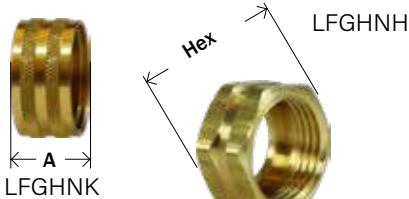

GARDEN HOSE NUT

707407

MAF #	REF #	SIZE	LIST
LFGH NK	30021LF	Knurled	5.13
LFHC-12W		w/ washer	6.07
LFGHP	30026LF	Plug	9.94
LFGH NH	30022LF	Hex Nut	6.16

EVAPORATING COOLER ADAPTERS

LFECF12

LFECF12H

LFECF8

MAF #	REF #	SIZE	LIST
LFECF12*	30019LF	3/4" x 3/4"	22.99
LFECF12H**	30020LF	3/4" x 3/4"	19.63
LFECF8	30013LF	1/2" x 1/2"	15.70

* Pipe Threads

** Garden Hose Threads

WARNING: This product can expose you to chemicals, including lead, which are known to the State of California to cause cancer and birth defects or other reproductive harm. For more information, visit www.P65Warnings.ca.gov

MID-AMERICA FITTINGS