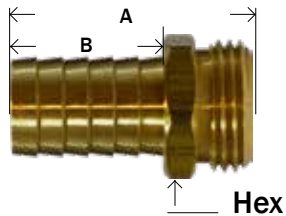

## FEMALE SWIVEL ONLY

707046  
LF29FGH

• WASHER INCLUDED

MAF #	REF #	HOSE BARB X FGH	LIST
LF29FGH-412		1/4" x 3/4"	8.91
LF29FGH-612	30031LF	3/8" x 3/4"	9.94
LF29FGH-812	30032LF	1/2" x 3/4"	9.94
LF29FGH-1012	30033LF	5/8" x 3/4"	9.94
LF29FGH-1212	30-034LF	3/4" x 3/4"	9.94

## MALE END ONLY

707048  
LF29MGH

MAF #	REF #	HOSE BARB X MGH	LIST
LF29MGH-412H		1/4" x 3/4"	...
LF29MGH-612H	30039LF	3/8" x 3/4"	...
LF29MGH-812H	30040LF	1/2" x 3/4"	...
LF29MGH-1012H	30041LF	5/8" x 3/4"	...
LF29MGH-1212H	30042LF	3/4" x 3/4"	...