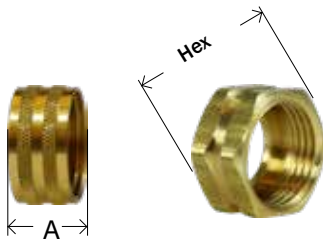

MID-AMERICA FITTINGS

GARDEN HOSE

BRASS FITTINGS

MADE IN THE USA

RIGID - MGH X FEMALE PIPE

80GH
81GH
66GH
07480

MAF #	REF #	MGH X FEMALE NPTF	A	HEX	APPROX. WT. LBS.	LIST
110GH-124	30066	3/4" x 1/4"	1.10	1.06	0.09	6.07
80GH-124		3/4" x 1/4"				7.77
110GH-126	30067	3/4" x 3/8"	1.09	1.06	0.12	7.40
70GH		3/4" x 3/8"				9.81
80GH	30068	3/4" x 1/2"	0.81	1.06	0.10	3.96
81GH	30073	3/4" x 3/4"	1.12	1.18	0.10	5.32
66GH-1216	30074	3/4" x 1"	1.36	1.37	0.19	15.76
66GH-1616	30075	1" x 1"	1.60	1.38	0.25	19.30
120GH-1616		1" x 1"				27.40

197 18R HU12 H11PP 18A 507 18H 81GH 21503 MF67

RIGID - MGH X MALE PIPE

07478

MAF #	REF #	MGH X MALE NPTF	A	HEX	APPROX. WT. LBS.	LIST
76GH	30054	3/4" x 1/4"	1.26	1.06	0.12	12.72
77GH	30053	3/4" x 3/8"	1.25	1.06	0.10	5.81
78GH	30058	3/4" x 1/2"	1.31	1.06	0.12	4.94
78GHS	30058S*	3/4" x 1/2" SWT				5.85
79GHT	30063**	3/4" x 3/4" x 1/2"	1.31	1.06	0.13	7.06
79GHTS	30063BE***	3/4" x 3/4"	1.31	1.06	0.15	6.70
79GH	30063S	3/4" x 3/4" Short	1.10	1.06	0.10	6.76
68GH-1216	30064	3/4" x 1"	1.88	1.37	0.35	13.36
68GH-1616	30065	1" x 1"	1.88	1.37	0.26	37.92

No Tap

19R 196 H530 21501 508 HU22 514 71GH 19A

* (1/2 Swt = 5/8 O.D.)

** (Tapped 1/2 FIP)

*** (Tapped 1/2 FIP Both ends)

RIGID - MGH X MGH

07486

MAF #	REF #	MGH X MGH	A	HEX	APPROX. WT. LBS.	LIST
86GH	30099	3/4" x 3/4"	1.38	1.06	0.15	5.99
86GHT	30098	3/4" x 3/4" (1/2" FIP)	1.22	1.06	0.13	5.99
68GH-1612H	30100*	1" x 3/4"	1.31	1.37	0.21	35.58
86GH-16H	30101	1" x 1"	1.38	1.37	0.23	41.72

* 1-11-1/2

21500 509 75GH 23A H8 19R

GARDEN HOSE NUT

GHNK
07407

GHNH
07406

MAF #	REF #	SIZE	A	HEX	APPROX. WT. LBS.	LIST
GHNK	30021	Knurled	0.61	1.37 O.D.	0.08	3.45
GHNH	30022	Hex Nut	0.62	1.18	0.08	4.17

Dimension data can change without notice. Please call when dimensions are critical.