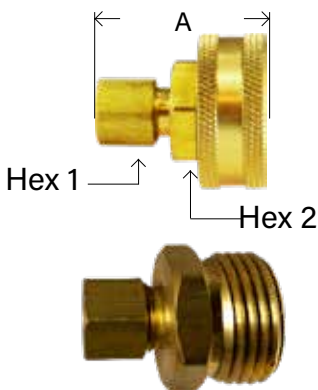

GARDEN HOSE

BRASS FITTINGS

MADE IN THE USA

HOSE MENDERS - SOLID BARB X BARB

MAF #	REF #	HOSE I.D. X HOSE I.D.	A	B	O.D.	APPROX. WT. LBS.	LIST
29S-8	32096	1/2"	2.00	0.96	0.62	0.06	2.85
29S-10	32097	5/8"	2.05	0.96	0.75	0.08	3.73
29S-12	32098	3/4"	2.50	1.15	0.87	0.10	5.62
29S-16	32099	1"	3.00	1.44	1.02	0.23	13.00

MALE FLARE X FGH RIGID

07486

MAF #	REF #	MALE FLARE X FGH	A	HEX	APPROX. WT. LBS.	LIST
94GH	30123	3/8" x 3/4"	1.31	1.18	0.10	9.23
95GH	30128	1/2" x 3/4"	1.38	1.18	0.12	8.33
96GH	30133	5/8" x 3/4"	1.53	1.18	0.14	13.78

190 46WH HFU21

MALE FLARE X FGH SWIVEL

.WASHER INCLUDED

07495

MAF #	REF #	MALE FLARE X FGH	A	HEX	APPROX. WT. LBS.	LIST
98GH	30052	1/4" x 3/4"	1.24	0.75	0.10	7.67
99GH	30138	3/8" x 3/4"	1.25	0.25*	0.12	24.99
100GH	30139	1/2" x 3/4"	1.49	0.81	0.14	9.95

* Internal Hex

50GHSV 51GHSV W1 68H 191

MALE FLARE X MALE GARDEN HOSE

07499

MAF #	REF #	MALE FLARE X FGH	A	HEX	APPROX. WT. LBS.	LIST
88GH		3/8" x 3/4"				11.51
89GH		1/2" x 3/4"				17.19
90GH		5/8" x 3/4"				17.59

COMPRESSION X FGH

.WASHER INCLUDED

MAF #	REF #	SWIVEL COMP X FGH	A	HEX 1	HEX 2	APPROX. WT. LBS.	LIST
124GH-412	30050	1/4" x 3/4"	1.02	0.50	0.75	0.09	10.13
125GH-612	30051	3/8" x 3/4"	1.04	0.62	0.75	0.12	10.22
129GH-812		1/2" x 3/4"					11.54

MAF #	REF #	NO SWIVEL COMP X MGH	A	HEX 1	HEX 2	APPROX. WT. LBS.	LIST
126GH-412	30135	1/4" x 3/4"	1.45	0.50	0.625	0.14	10.90
127GH-612	30136	3/8" x 3/4"	1.525	0.625	0.62	0.15	...
128GH-812	30137	1/2" x 3/4"	1.8	0.815	0.685	0.19	...