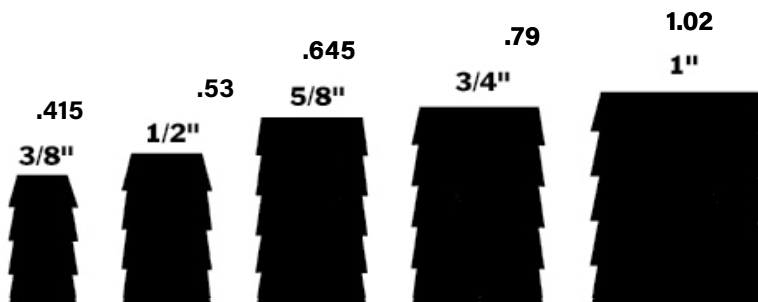

FGH = Female Garden Hose threads

MGH = Male Garden Hose threads

Male garden hose threads are all 3/4" with an outside diameter of 1.0625 and 11-1/2" threads per inch.

Male Garden Hose Profile

Actual Profile of Garden Hose Barbs