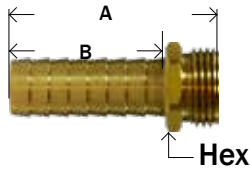

MALE END ONLY - 2" SHANK

MAF #	REF #	HOSE BARB X MGH	A	B	HEX	APPROX. WT. LBS.	LIST
29MGH-8LG	30510	1/2" x 3/4"	2.72	2.04	1.06	0.16	8.68
29MGH-10LG	30511	5/8" x 3/4"	2.72	2.04	1.06	0.17	12.33
29MGH-12LG	30512	3/4" x 3/4"	2.72	2.04	1.06	0.20	9.08
29MGH-16LG	30513	1" x 1"	2.90	2.03	1.37	0.28	14.53

GHML 593