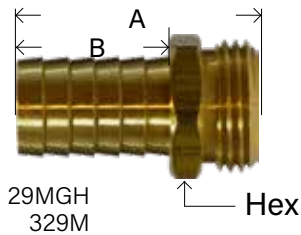

GARDEN HOSE

BRASS FITTINGS

MADE IN THE USA

BARSTOCK BRASS GARDEN HOSE COUPLINGS

FEMALE SWIVEL ONLY

.WASHER INCLUDED

MAF #	REF #	HOSE BARB X FGH	A	B	HEX	APPROX. WT. LBS.	LIST
29FGH-612H	30031	3/8" x 3/4"	1.82	1.19	1.18	0.11	7.02
29FGH-812H	30032	1/2" x 3/4"	1.82	1.19	1.18	0.12	7.02
29FGH-1012H	30033	5/8" x 3/4"	1.82	1.19	1.18	0.13	7.02
29FGH-1212H	30034	3/4" x 3/4"	1.82	1.19	1.18	0.15	9.12
29FGH-1612H	30044	1" x 3/4"	2.10	1.19	1.18	0.18	11.85
29FGH-1616H	30035	1" x 1"	2.28	1.47	1.50	0.18	15.20

MALE END ONLY

MAF #	REF #	HOSE BARB X MGH	A	B	HEX	APPROX. WT. LBS.	LIST
29MGH-612	30039	3/8" x 3/4"	1.88	1.19	1.06	0.12	6.05
29MGH-812	30040	1/2" x 3/4"	1.88	1.19	1.06	0.12	6.03
29MGH-1012	30041	5/8" x 3/4"	1.88	1.19	1.06	0.12	6.18
29MGH-1212	30042	3/4" x 3/4"	1.88	1.19	1.06	0.13	6.03
29MGH-1612	30045	1" x 3/4"	1.94	1.19	1.06	0.21	9.49
29MGH-1616	30043	1" x 1"	2.34	1.47	1.37	0.26	14.30