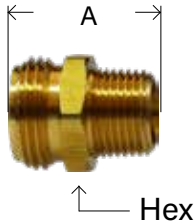

* Long pattern

** 1/2 Swt = 5/8 O.D.

21505 503 83GH 20A HU21 199 H7

WARNING: This product can expose you to chemicals, including lead, which are known to the State of California to cause cancer and birth defects or other reproductive harm. For more information, visit www.P65Warnings.ca.gov

MID-AMERICA FITTINGS

GARDEN HOSE

BRASS FITTINGS

MADE IN THE USA

RIGID - MGH X FEMALE PIPE

80GH
81GH
66GH
07480

MAF #	REF #	MGH X FEMALE NPTF	A	HEX	APPROX. WT. LBS.	LIST
110GH-124	30066	3/4" x 1/4"	1.10	1.06	0.09	6.07
80GH-124		3/4" x 1/4"				7.77
110GH-126	30067	3/4" x 3/8"	1.09	1.06	0.12	7.40
70GH		3/4" x 3/8"				9.81
80GH	30068	3/4" x 1/2"	0.81	1.06	0.10	3.96
81GH	30073	3/4" x 3/4"	1.12	1.18	0.10	5.32
66GH-1216	30074	3/4" x 1"	1.36	1.37	0.19	15.76
66GH-1616	30075	1" x 1"	1.60	1.38	0.25	19.30
120GH-1616		1" x 1"				27.40

197 18R HU12 H11PP 18A 507 18H 81GH 21503 MF67

RIGID - MGH X MALE PIPE

07478

MAF #	REF #	MGH X MALE NPTF	A	HEX	APPROX. WT. LBS.	LIST
76GH	30054	3/4" x 1/4"	1.26	1.06	0.12	12.72
77GH	30053	3/4" x 3/8"	1.25	1.06	0.10	5.81
78GH	30058	3/4" x 1/2"	1.31	1.06	0.12	4.94
78GHS	30058S*	3/4" x 1/2" SWT				5.85
79GHT	30063**	3/4" x 3/4" x 1/2"	1.31	1.06	0.13	7.06
79GHTS	30063BE***	3/4" x 3/4"	1.31	1.06	0.15	6.70
79GH	30063S	3/4" x 3/4" Short	1.10	1.06	0.10	6.76
68GH-1216	30064	3/4" x 1"	1.88	1.37	0.35	13.36
68GH-1616	30065	1" x 1"	1.88	1.37	0.26	37.92