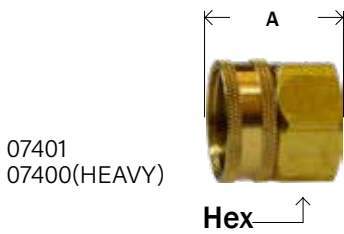

SWIVEL - FGH X FEMALE PIPE

•WASHER INCLUDED

07401
07400(HEAVY)

MAF #	REF #	FGH X FEMALE NPTF	A	HEX	APPROX. WT. LBS.	LIST
S1	30001	3/4" x 1/2"	1.20	1.00	0.11	8.19
S1W*		3/4" x 1/2"				8.28
S2	30006	3/4" x 3/4"	1.11	1.12	0.11	10.45
S2W*		3/4" x 3/4"				10.54
S5		1" x 1"				34.25

* w/ washer

S1 HSU11 91Z 197S 98GHSV 5AS 21517 502 FS65