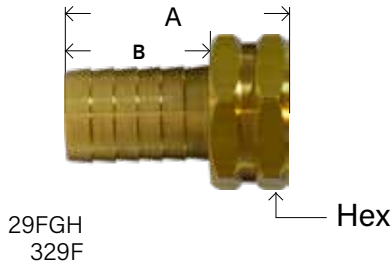

GARDEN HOSE

BRASS FITTINGS

MADE IN THE USA

BARSTOCK BRASS GARDEN HOSE COUPLINGS

FEMALE SWIVEL ONLY

.WASHER INCLUDED

MAF #	REF #	HOSE BARB X FGH	A	B	HEX	APPROX. WT. LBS.	LIST
29FGH-612H	30031	3/8" x 3/4"	1.82	1.19	1.18	0.11	7.02
29FGH-812H	30032	1/2" x 3/4"	1.82	1.19	1.18	0.12	7.02
29FGH-1012H	30033	5/8" x 3/4"	1.82	1.19	1.18	0.13	7.02
29FGH-1212H	30034	3/4" x 3/4"	1.82	1.19	1.18	0.15	9.12
29FGH-1612H	30044	1" x 3/4"	2.10	1.19	1.18	0.18	11.85
29FGH-1616H	30035	1" x 1"	2.28	1.47	1.50	0.18	15.20