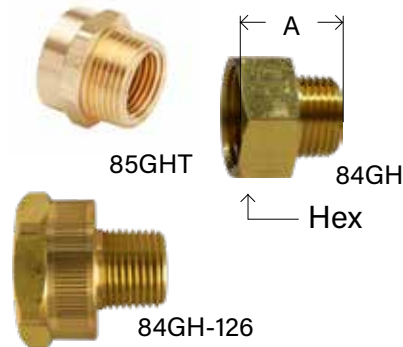

95GH 501

GARDEN HOSE

BRASS FITTINGS

MADE IN THE USA

RIGID - FGH X FEMALE PIPE

07482

MAF #	REF #	FGH X FEMALE NPTF	A	HEX	APPROX. WT. LBS.	LIST
82GH	30078	3/4" x 1/2"	1.06	1.18	0.10	5.41
83GH	30083	3/4" x 3/4"	1.06	1.18	0.12	6.11

FS67 198 HU11 21507 501 99GH 5A H15PP

SWIVEL - FGH X MALE PIPE

07420

-WASHER INCLUDED

MAF #	REF #	FGH X MALE NPTF	A	HEX	APPROX. WT. LBS.	LIST
102GH	30181*	3/4" x 1/4"	1.43	1.18	0.13	6.54
102GH-LNG	30047	3/4" x 1/4"	2.04	0.75	0.13	7.94
103GH	30184*	3/4" x 3/8"	1.43	1.18	0.15	7.33
103GH-LNG	30048	3/4" x 3/8"	2.06	0.75	0.14	9.31
104GH	30049	3/4" x 1/2"	2.06	0.87	0.18	8.29
104GHHN		3/4" x 1/2"*				8.58
105GH						15.58
105GHXD	30182*	3/4" x 3/4"	1.43	1.18	0.14	18.49
106GH						16.06

504 89GH W1 62H4 88GH W1

RIGID - FGH X MALE PIPE

07484

- WASHER INCLUDED

MAF #	REF #	FGH X MALE NPTF	A	HEX	APPROX. WT. LBS.	LIST
84GH-126	30087	3/4" x 3/8"	1.37	1.18	0.11	5.60
84GH	30088	3/4" x 1/2"	1.06	1.18	0.09	6.55
84GHS	30088S	3/4" x 1/2"(1/2"SWT)				7.22
85GH	30093	3/4" x 3/4"	1.06	1.18	0.11	6.76
85GHT	30094	3/4" x 3/4"(1/2" FIP)	1.17	1.18	0.11	6.76
85GHL	30093L*	3/4" x 3/4"	1.22	1.18	0.14	17.58

* Long pattern

** 1/2 Swt = 5/8 O.D.

21505 503 83GH 20A HU21 199 H7

WARNING: This product can expose you to chemicals, including lead, which are known to the State of California to cause cancer and birth defects or other reproductive harm. For more information, visit www.P65Warnings.ca.gov