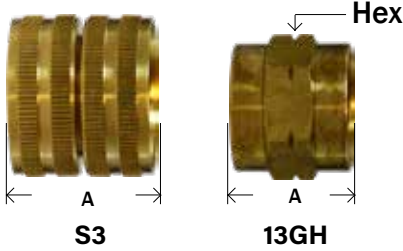

FGH = Female Garden Hose threads

MGH = Male Garden Hose threads

Male garden hose threads are all 3/4" with an outside diameter of 1.0625 and 11-1/2" threads per inch.

Male Garden Hose Profile

Actual Profile of Garden Hose Barbs

MID-AMERICA FITTINGS

GARDEN HOSE FITTINGS

BRASS FITTINGS

MADE IN THE USA

SWIVEL - MGH X FGH

•WASHER INCLUDED

Internal Hex →

MAF #	REF #	MGH X FGH	A	HEX	APPROX. WT. LBS.	LIST
106GH	30000**	3/4" x 3/4"	1.03	0.50*	0.26	16.06
16GH		1" x 3/4"				17.37
16KNGH		1" x 3/4"*				13.90

* Knurled nut
available in swivel crimp style

SWIVEL - FGH X FGH

•WASHER INCLUDED

MAF #	REF #	FGH X FGH	A	HEX	APPROX. WT. LBS.	LIST
S3	30011	3/4" x 3/4"	1.03	1.18 O.D.	0.24	8.14
S3W*		3/4" x 3/4"				8.32
13GH	30012	No Swivel	1.08	1.19	0.24	10.16