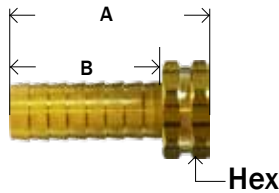

FEMALE SWIVEL ONLY - 2" SHANK

.WASHER INCLUDED

MAF #	REF #	HOSE BARB X FGH	A	B	HEX	APPROX. WT. LBS.	LIST
29FGH-8LGH	30505	1/2" x 3/4"	2.55	2.04	1.18	0.13	9.22
29FGH-10LGH	30506	5/8" x 3/4"	2.56	2.04	1.18	0.16	9.49
29FGH-12LGH	30507	3/4" x 3/4"	2.67	2.04	1.18	0.17	9.94
29FGH-16LGH	30508	1" x 1"	2.84	2.03	1.43	0.29	16.51

GHFL 594