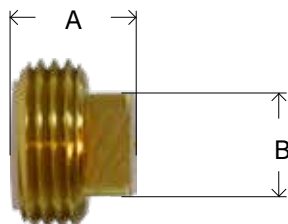

• Garden hose washers sold separately

GARDEN HOSE CAP WITH CHAIN

MAF #	REF #	SIZE	A	APPROX. WT. LBS.	LIST
HC-12WC	30142	3/4" w/ 12" Chain	0.58	0.06	8.72

* Zinc die cast

GARDEN HOSE PLUG

MAF #	REF #	PLUG	A	B	APPROX. WT. LBS.	LIST
GHP	30026	square	0.69	0.61	0.12	10.15
GHPH		hex				9.65