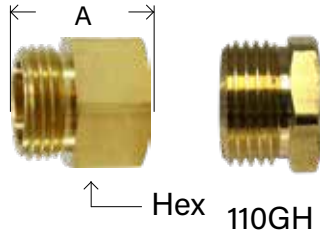

* Long pattern

** 1/2 Swt = 5/8 O.D.

21505 503 83GH 20A HU21 199 H7

WARNING: This product can expose you to chemicals, including lead, which are known to the State of California to cause cancer and birth defects or other reproductive harm. For more information, visit www.P65Warnings.ca.gov

MID-AMERICA FITTINGS

GARDEN HOSE

BRASS FITTINGS

MADE IN THE USA

RIGID - MGH X FEMALE PIPE

80GH
81GH
66GH
07480

MAF #	REF #	MGH X FEMALE NPTF	A	HEX	APPROX. WT. LBS.	LIST
110GH-124	30066	3/4" x 1/4"	1.10	1.06	0.09	6.07
80GH-124		3/4" x 1/4"				7.77
110GH-126	30067	3/4" x 3/8"	1.09	1.06	0.12	7.40
70GH		3/4" x 3/8"				9.81
80GH	30068	3/4" x 1/2"	0.81	1.06	0.10	3.96
81GH	30073	3/4" x 3/4"	1.12	1.18	0.10	5.32
66GH-1216	30074	3/4" x 1"	1.36	1.37	0.19	15.76
66GH-1616	30075	1" x 1"	1.60	1.38	0.25	19.30
120GH-1616		1" x 1"				27.40

197 18R HU12 H11PP 18A 507 18H 81GH 21503 MF67

RIGID - MGH X MALE PIPE

07478

MAF #	REF #	MGH X MALE NPTF	A	HEX	APPROX. WT. LBS.	LIST
76GH	30054	3/4" x 1/4"	1.26	1.06	0.12	12.72
77GH	30053	3/4" x 3/8"	1.25	1.06	0.10	5.81
78GH	30058	3/4" x 1/2"	1.31	1.06	0.12	4.94
78GHS	30058S*	3/4" x 1/2" SWT				5.85
79GHT	30063**	3/4" x 3/4" x 1/2"	1.31	1.06	0.13	7.06
79GHTS	30063BE***	3/4" x 3/4"	1.31	1.06	0.15	6.70
79GH	30063S	3/4" x 3/4" Short	1.10	1.06	0.10	6.76
68GH-1216	30064	3/4" x 1"	1.88	1.37	0.35	13.36
68GH-1616	30065	1" x 1"	1.88	1.37	0.26	37.92