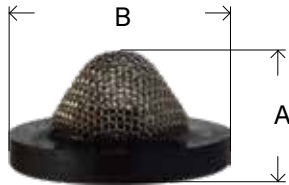

GARDEN HOSE FILTER WASHER

• 300 Series Stainless Steel Screen

MAF #	REF #	SIZE	A	B	APPROX. WT. LBS.	LIST
GHFW	30180	30 Mesh	0.52	1.00	0.02	1.05
GHFW-60	30180F	60 Mesh	0.52	1.00	0.02	1.14

LA662