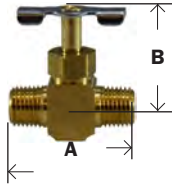

## FEMALE PIPE X FEMALE PIPE

AMC	MIDLAND	LIST	FEMALE X FEMALE	MAF	MAF PRICE
709134-02	46055LF	----	1/8" x 1/8"		
709134-04	46056LF	----	1/4" x 1/4"		

## MALE X FEMALE PIPE

AMC	MIDLAND	LIST	FEMALE X MALE	MAF	MAF PRICE
709135-02	46060LF	----	1/8" x 1/8"		
709135-04	46061LF	----	1/4" x 1/4"		

**LEAD FREE NEEDLE VALVES**

LEAD FREE BRASS FITTINGS

**MALE PIPE TO MALE PIPE**

AMC	MIDLAND	LIST	MALE PIPE X MALE PIPE	MAF	MAF PRICE
709108-04	46051LF	----	1/4"		

**VALVE WITH TEE**

AMC	MIDLAND	LIST	SIZE	MAF	MAF PRICE
709178-0406	46175LF	----	1/4" x 3/8"		
709178-0410	46177LF	----	1/4" x 5/8"		
709178-0606	46174LF	----	3/8" x 3/8"		

**VALVE WITH SADDLE FITS UP TO 3/4" PIPE**

AMC	MIDLAND	LIST	SIZE	MAF	MAF PRICE
709195-04	46091LF	----	1/4"		
709195-05		----	5/16"		
709195-06	46093LF	----	3/8"		

**BRASS SADDLE**

AMC	MIDLAND	LIST	SIZE	MAF	MAF PRICE
709190	46099LF	----	1/8"		