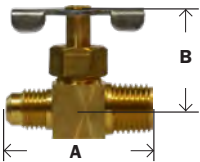

FLARE X MALE PIPE

AMC	MIDLAND	LIST	MALE FLARE X MALE PIPE	MAF	MAF PRICE
709104-0404	46029LF	----	1/4" x 1/4"		

FEMALE PIPE X FEMALE PIPE