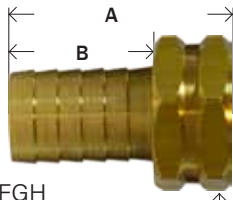

BARSTOCK BRASS GARDEN HOSE COUPLINGS

FEMALE SWIVEL ONLY

LF29FGH

• WASHER INCLUDED

PART #	HOSE BARB X FGH	LIST
30031LF	3/8" x 3/4"	13.40
30032LF	1/2" x 3/4"	14.42
30033LF	5/8" x 3/4"	15.00

MALE END ONLY

LF29MGH

PART #	HOSE BARB X MGH	LIST
30039LF	3/8" x 3/4"	14.21
30040LF	1/2" x 3/4"	16.02
30041LF	5/8" x 3/4"	24.53
30042LF	3/4" x 3/4"	24.99

GARDEN HOSE COUPLING

• WASHER INCLUDED

PART #	HOSE BARB	LIST
30025LF	3/8"	28.34
30027LF	1/2"	31.16
30028LF	5/8"	40.26
30029LF	3/4"	41.74

SWIVEL - FGH X FGH

LF53

• WASHER INCLUDED

PART #	FGH X FGH	LIST
30011LF	3/4" x 3/4"	11.53
30012LF	no swivel	16.89

SWIVEL - FGH X FEMALE PIPE

LFS1
LFS2

• WASHER INCLUDED

PART #	FGH X FEMALE NPTF	LIST
30001LF	3/4" x 1/2"	13.57
30006LF	3/4" x 3/4"	14.91

PART #	SIZE	LIST
30021LF	Knurled	8.45
30022LF	Hex Nut	7.11