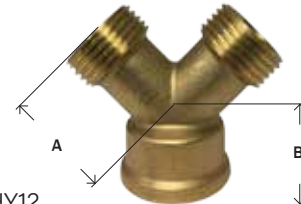

RIGID - FGH X FEMALE PIPE

• WASHER INCLUDED

PART #	FGH X FEMALE NPTF	LIST
30016LF	3/4" x 1/8"	14.10
30078LF	3/4" x 1/2"	10.14
30083LF	3/4" x 3/4"	13.92

SWIVEL - FGH X MALE PIPE

• WASHER INCLUDED

PART #	FGH X MALE NPTF	LIST
30047LF	3/4" x 1/4"	26.45
30048LF	3/4" x 3/8"	27.26
30049LF	3/4" x 1/2"	21.79

RIGID - FGH X MALE PIPE

• WASHER INCLUDED

PART #	FGH X FEMALE NPTF	LIST
30088LF	3/4" x 1/2" (1/2" SWT)	12.70

RIGID - MGH X MGH

LF85GHT

PART #	MGH X MGH	LIST
30098LF	3/4" x 3/4" (1/2" FIP)	19.28

RIGID - MGH X FEMALE PIPE

LF110GH-124

PART #	MGH X FEMALE NPTF	LIST
30066LF	3/4" x 1/4"	15.67
30067LF	3/4" x 3/8"	14.86
30068LF	3/4" x 1/2"	13.46
30073LF	3/4" x 3/4"	17.82

RIGID - MGH X MALE PIPE

LF68GH1216

PART #	MGH X MALE NPTF	LIST
30052LF	3/4" x 1/4"	13.21
30053LF	3/4" x 3/8"	15.67
30058LF	3/4" x 1/2"	14.97
30058SLF	3/4" x 1/2" (1/2" SWT)	14.97
30063LF	3/4" x 3/4" x 1/2"	13.46

CAST BRASS HOSE - "Y" CONNECTOR

LFHY12

PART #	SIZE FGH X MGH(2)	LIST
30140LF	3/4"	24.93

GARDEN HOSE CAP

LFHC-12W

PART #	SIZE	LIST
30103LF	3/4" Die Cast	5.01

GARDEN HOSE NUT

30-021LF