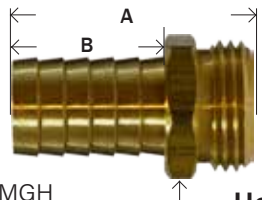

BARSTOCK BRASS GARDEN HOSE COUPLINGS

FEMALE SWIVEL ONLY

LF29FGH

• WASHER INCLUDED

PART #	HOSE BARB X FGH	LIST
30031LF	3/8" x 3/4"	13.40
30032LF	1/2" x 3/4"	14.42
30033LF	5/8" x 3/4"	15.00

MALE END ONLY

LF29MGH

PART #	HOSE BARB X MGH	LIST
30039LF	3/8" x 3/4"	14.21
30040LF	1/2" x 3/4"	16.02
30041LF	5/8" x 3/4"	24.53
30042LF	3/4" x 3/4"	24.99

GARDEN HOSE COUPLING

• WASHER INCLUDED

PART #	HOSE BARB	LIST
30025LF	3/8"	28.34
30027LF	1/2"	31.16
30028LF	5/8"	40.26
30029LF	3/4"	41.74

SWIVEL - FGH X FGH

LF53

• WASHER INCLUDED

PART #	FGH X FGH	LIST
30011LF	3/4" x 3/4"	11.53
30012LF	no swivel	16.89

SWIVEL - FGH X FEMALE PIPE

LFS1
LFS2

• WASHER INCLUDED

PART #	FGH X FEMALE NPTF	LIST
30001LF	3/4" x 1/2"	13.57
30006LF	3/4" x 3/4"	14.91

PART #	SIZE	LIST
30021LF	Knurled	8.45
30022LF	Hex Nut	7.11