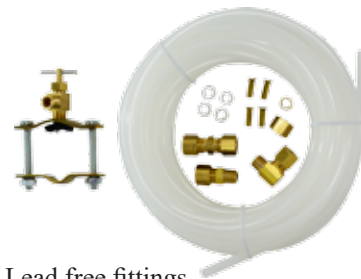

Ice Maker Kits

ICE MAKER WATER SUPPLY

- Lead free fittings
- Bag with Header Card
- 25' 1/4" O.D. Polyethylene Tubing - 979215
- Self Piercing Saddle Valve
- 1/4" O.D. Compression x 1/8" MIP Elbow & Adapter
- 1/4" O.D. Compression Union
- 1/4" Inserts & Sleeves

PART #	DESCRIPTION	LIST
43265LF	Kit	18.23
979215	1/4" OD, 25' Tube	7.53

ICE-MAKER WATER SUPPLY

- Economy
- 25' Polyethylene Tubing
- Self Piercing Saddle Valve
- 1/4" Compression Union
- 1/4" Inserts & Sleeves

PART #	LIST
43266LF	13.53

VIEW PRICING AND AVAILABLE STOCK ONLINE