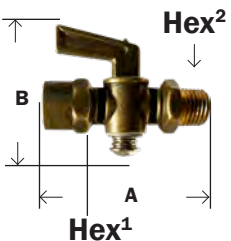

MALE PIPE X FEMALE

MIDLAND	AMC	CHAMPION	LIST	MALE PIPE X FEMALE PIPE	MAF #	MAF PRICE
46160	09235-02	48PC		1/8"	48P	
46161	09235-04	49PC		1/4"	49P	
46161T*				1/4"	H49P	----
46162	09235-06	50PC		3/8"	50P	

* 150 PSI

880 V402P 130C