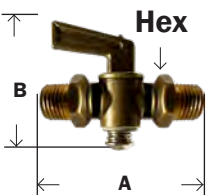

MALE PIPE X MALE PIPE

MIDLAND	AMC	CHAMPION	LIST	MALE PIPE X MALE PIPE	IND. #	MAF #	MAF PRICE
46165	09208-02	76PC		1/8"	76-P	76P	
46166	09208-04	77PC		1/4"	77-P	77P	
46166T*				1/4"		H77P	----
46167	09208-06	78PC		3/8"	78-P	78P	

* 150 PSI

1V401P 890