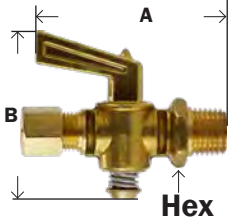

## BRASS FITTINGS

- Designed for working pressure of 30 PSI.
- Forged brass bodies and brass handles.
- Instantaneous off-on operation with 360° rotation.
- Not good for gasoline.

**COMPRESSION X MALE PIPE**