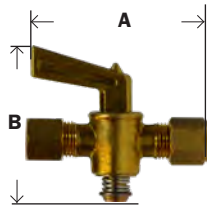

COMPRESSION X COMPRESSION

MIDLAND	AMC	CHAMPION	LIST	COMP X COMP	MAF #	MAF PRICE
46140	09206-04	28CC		1/4"	28C	----
46141	09206-05	30CC		5/16"	30C	----
46142	09206-06	58CC		3/8"	58C	----
46143	09206-08	68CC		1/2"	68C	

V3030F 2062 134C

FEMALE X FEMALE PIPE