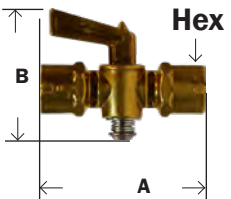

MIDLAND	AMC	CHAMPION	LIST	FEMALE PIPE X FEMALE PIPE	MAF #	MAF PRICE
46151	09234-02	31PC		1/8"	31P	
46152	09234-04	32PC		1/4"	32P	
46152T*				1/4"	H32P	----
46153	09234-06	40PC		3/8"	40P	

* 150 PSI

V403P 132C 875