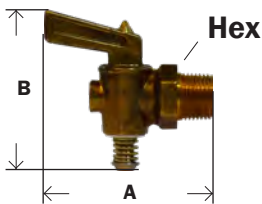

LEVER HANDLE

MIDLAND	AMC	CHAMPION	LIST	MALE PIPE	INDUSTRY NUMBER	MAF #	MAF PRICE
46070	09404-02	41D		1/8"	41P		
46071	09404-04	42D		1/4"	42P		
46072	09404-06	43D		3/8"	43P		
46073	09404-08	44D		1/2"	44P		

- 30 psi

840 41D DC601

*Valve is closed when handle is in the position of the picture