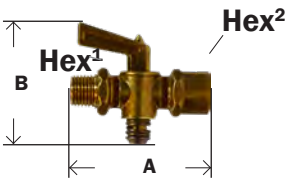

SHUT OFF - 150 P.S.I MAX.

MIDLAND	AMC	CHAMPION	LIST	MALE PIPE X FEMALE PIPE	INDUSTRY NUMBER	MAF #	MAF PRICE
46069		H130C-L		1/4"	W20332	H49P	----

#60HC 3380-A 0903610 367