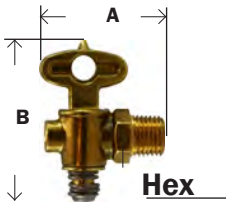

TRUCK DRAIN - 125 P.S.I.G

MIDLAND	AMC	CHAMPION	LIST	MALE PIPE	MAF #	MAF PRICE
46067	09403-02	37D		1/8"	H37P	----
46-068	09403-04	38D		1/4"	H38P