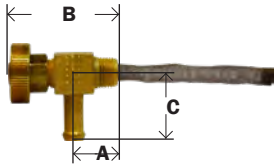

DRAIN COCKS

BRASS FITTINGS

DRAIN COCKS

- For use with low pressure air, water and fluids.
- Designed for a working pressure of 150 psi @ 250°.
- Hand-tightening provides a metal-to-metal seal.
- Not intended for natural gas, LPG, nuclear or aircraft applications.

Install on your tank for easy draining

GASOLINE SHUT OFF W/ SCREEN FILTER

MIDLAND	AMC	CHAMPION	LIST	BARB X MALE PIPE	MAF #	MAF PRICE
46064				1/4" x 1/8"	MA6600	----

827