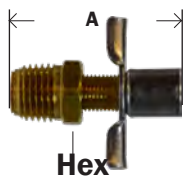

EXTERNAL SEAT W/ SPOUT

MIDLAND	AMC	CHAMPION	LIST	MALE PIPE	INDUSTRY NUMBER	MAF #	MAF PRICE
	09442-02	420D		1/8"		420P	
46084*	09442-04	421D		1/4"	6788	421P	

* Replaces GM # 511771 & Chrysler #836015

200A 239 DC606 807