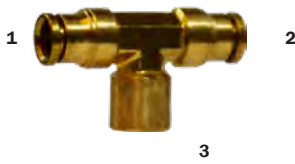

FEMALE BRANCH TEE

AQ77DOT
DQ77

(RUN) BRANCH				
MIDLAND	AMC	CHAMPION	(1 & 2) X 3	LIST
770402	02477-0402	277PPDOT-4A	1/4" x 1/8"	
770404		277PPDOT-4B	1/4" x 1/4"	
770604		277PPDOT-6B	3/8" x 1/4"	
		277PPDOT-6C	3/8" x 3/8"