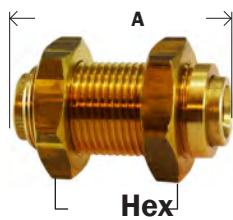

D.O.T. PUSH-IN

BRASS FITTINGS

MALE SWIVEL BRANCH TEE

AQ72DOTS
DQ72S

MIDLAND	AMC	CHAMPION	TUBE O.D. X MALE NPTF	LIST
720402S	02572-0402	272PPSDOT-4A	1/4" x 1/8"	
720404S	02572-0404	272PPSDOT-4B	1/4" x 1/4"	
720602S		272PPSDOT-6A	3/8" x 1/8"	
720604S	02572-0604	272PPSDOT-6B	3/8" x 1/4"	
720606S	02572-0606	272PPSDOT-6C	3/8" x 3/8"	
		272PPSDOT-6D	3/8" x 1/2"	
720804S	02572-0804	272PPSDOT-8B	1/2" x 1/4"	
720806S	02572-0806	272PPSDOT-8C	1/2" x 3/8"	
720808S	02572-0808	272PPSDOT-8D	1/2" x 1/2"	

GLADHAND BULKHEAD CONNECTOR

TUBE OD X MALE NPTF				
MIDLAND	AMC	CHAMPION	SIZE	LIST
830808			1/2" x 1/2"	

BULKHEAD UNION

AQ82DOT
DQ82

MIDLAND	AMC	CHAMPION	TUBE O.D.	LIST
820400	02482-04	262BHPPDOT-4	1/4"	
820600	02482-06	262BHPPDOT-6	3/8"	
820800	02482-08	262BHPPDOT-8	1/2"	
821000	02482-10	262BHPPDOT-10	5/8"	