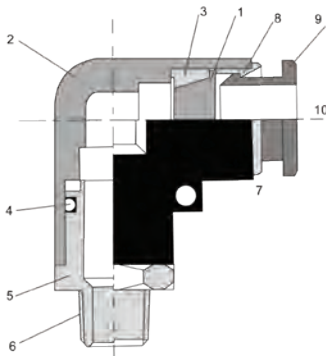

1. Chuck	Stainless steel or Brass
2. Body	Polybutylene Terephthalate (PBT), Brass
3/4. Tube seal, O-Ring	Buna-N, Nitrile Rubber
5. Stud	Brass
6. Sealant	Flourine/ Acrylic
7. Guide	Stainless Steel or Polyacetal (Acetal)
8. Stabilization Ring	Stainless Steel
9. Release Button	Polyacetal, POM (Acetal)
10. Tube support	Stainless Steel/ Brass

WARNING: This product can expose you to chemicals, including lead, which are known to the State of California to cause cancer and birth defects or other reproductive harm. For more information, visit www.P65Warnings.ca.gov