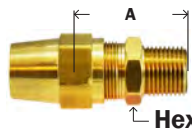

D.O.T. AIR BRAKE - COPPER TUBING

BRASS FITTINGS

FEMALE ADAPTER

SAE# 120103BA
66AB
AB66

MIDLAND	AMC	CHAMPION	LIST	TUBE O.D. X FEMALE NPTF	MAF #	MAF PRICE
38204	00366-0402	266A-4A		1/4" x 1/8"	AB66-42	----
38205	00366-0404	266A-4B		1/4" x 1/4"	AB66-44	----
38206	00366-0602	266A-6A		3/8" x 1/8"	AB66-62	----
38207	00366-0604	266A-6B		3/8" x 1/4"	AB66-64	----
38208	00366-0606	266A-6C		3/8" x 3/8"	AB66-66	----
38209	00366-0806	266A-8C		1/2" x 3/8"	AB66-86	----
38210	00366-0808	266A-8D		1/2" x 1/2"	AB66-88	----
38211	00366-1006			5/8" x 3/8"	AB66-106	----
38212	00366-1008	266A-10D		5/8" x 1/2"	AB66-108	----
38213	00366-1208			3/4" x 1/2"	NT66-128	----

66AB 1366

MALE ADAPTER

SAE# 120102BA
68AB
AB68

MIDLAND	AMC	CHAMPION	LIST	TUBE O.D. X MALE NPTF	MAF #	MAF PRICE
38217	00368-0402	268A-4A		1/4" x 1/8"	AB68-42	----
38218	00368-0404	268A-4B		1/4" x 1/4"	AB68-44	----
		268A-4C		1/4" x 3/8"		
		268A-6A		3/8" x 1/8"	AB68-62	----
38221	00368-0604	268A-6B		3/8" x 1/4"	AB68-64	----
38222	00368-0606	268A-6C		3/8" x 3/8"	AB68-66	----
38223	00368-0608	268A-6D		3/8" x 1/2"	AB68-68	----
38224	00368-0804	268A-8B		1/2" x 1/4"	AB68-84	----
38225	00368-0806	268A-8C		1/2" x 3/8"	AB68-86	----
38226	00368-0808	268A-8D		1/2" x 1/2"	AB68-88	----
38227	00368-1006	268A-10C		5/8" x 3/8"	AB68-106	----
38228	00368-1008	268A-10D		5/8" x 1/2"	AB68-108	----
38229	00368-1208	268A-12D		3/4" x 1/2"	AB68-128	----
		268A-12E		3/4" x 3/4"		