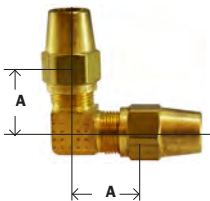

ELBOW

SAE# 120201BA

65AB
A65

MIDLAND	AMC	CHAMPION	LIST	TUBE O.D.	MAF #	MAF PRICE
38196	00365-04	265A-44		1/4"	AB65-4	----
38197	00365-06			3/8"	AB65-6	----
38198	00365-08			1/2"	AB65-8	----
38199	00365-10			5/8"	AB65-10	----

265AB 1365

WARNING: This product can expose you to chemicals, including lead, which are known to the State of California to cause cancer and birth defects or other reproductive harm. For more information, visit www.P65Warnings.ca.gov