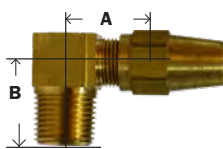

66AB 1366

MALE ADAPTER

SAE# 120102BA
68AB
AB68

MIDLAND	AMC	CHAMPION	LIST	TUBE O.D. X MALE NPTF	MAF #	MAF PRICE
38217	00368-0402	268A-4A		1/4" x 1/8"	AB68-42	----
38218	00368-0404	268A-4B		1/4" x 1/4"	AB68-44	----
		268A-4C		1/4" x 3/8"		
		268A-6A		3/8" x 1/8"	AB68-62	----
38221	00368-0604	268A-6B		3/8" x 1/4"	AB68-64	----
38222	00368-0606	268A-6C		3/8" x 3/8"	AB68-66	----
38223	00368-0608	268A-6D		3/8" x 1/2"	AB68-68	----
38224	00368-0804	268A-8B		1/2" x 1/4"	AB68-84	----
38225	00368-0806	268A-8C		1/2" x 3/8"	AB68-86	----
38226	00368-0808	268A-8D		1/2" x 1/2"	AB68-88	----
38227	00368-1006	268A-10C		5/8" x 3/8"	AB68-106	----
38228	00368-1008	268A-10D		5/8" x 1/2"	AB68-108	----
38229	00368-1208	268A-12D		3/4" x 1/2"	AB68-128	----
		268A-12E		3/4" x 3/4"		

68AB 368

90° MALE ELBOW

SAE# 120202BA
69AB
AB69

MIDLAND	AMC	CHAMPION	LIST	TUBE O.D. X MALE NPTF	MAF #	MAF PRICE
38235	00369-0402	269A-4A		1/4" x 1/8"	AB69-42	----
38236	00369-0404	269A-4B		1/4" x 1/4"	AB69-44	----
38237	00369-0406	269A-4C		1/4" x 3/8"	AB69-46	----
		269A-6A		3/8" x 1/8"		
38239	00369-0604	269A-6B		3/8" x 1/4"	AB69-64	----
38240	00369-0606	269A-6C		3/8" x 3/8"	AB69-66	----
38241	00369-0608	269A-6D		3/8" x 1/2"	AB69-68	----
		269A-8B		1/2" x 1/4"		
38243	00369-0806	269A-8C		1/2" x 3/8"	AB69-86	----
38244	00369-0808	269A-8D		1/2" x 1/2"	AB69-88	----
	00369-1006			5/8" x 3/8"	AB69-106	----
38246	00369-1008	269A-10D		5/8" x 1/2"	AB69-108	----
38247	00369-1208	269A-12D		3/4" x 1/2"	AB69-128	----