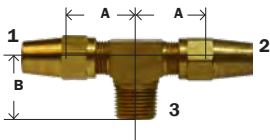

MALE BRANCH TEE

SAE# 120425BA

72AB

AB72

MIDLAND	AMC	CHAMPION	LIST	TUBE O.D. X MALE NPTF (1&2)X3	MAF #	MAF PRICE
	00372-0402			1/4" x 1/8"	AB72-42	----
	00372-0404			1/4" x 1/4"	AB72-44	----
38278	00372-0604			3/8" x 1/4"	AB72-64	----
38279	00372-0606			3/8" x 3/8"	AB72-66	----
				1/2" x 1/4"	AB72-84	----
38280	00372-0806			1/2" x 3/8"	AB72-86	----
38281	00372-0808			1/2" x 1/2"	AB72-88	----
	00372-1008			5/8" x 1/2"	AB72-108	----

272AB 1372