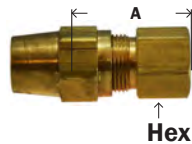

D.O.T. AIR BRAKE - COPPER TUBING

BRASS FITTINGS

FEMALE ADAPTER

SAE# 120103BA
66AB
AB66

MIDLAND	AMC	CHAMPION	LIST	TUBE O.D. X FEMALE NPTF	MAF #	MAF PRICE
38204	00366-0402	266A-4A		1/4" x 1/8"	AB66-42	----
38205	00366-0404	266A-4B		1/4" x 1/4"	AB66-44	----
38206	00366-0602	266A-6A		3/8" x 1/8"	AB66-62	----
38207	00366-0604	266A-6B		3/8" x 1/4"	AB66-64	----
38208	00366-0606	266A-6C		3/8" x 3/8"	AB66-66	----
38209	00366-0806	266A-8C		1/2" x 3/8"	AB66-86	----
38210	00366-0808	266A-8D		1/2" x 1/2"	AB66-88	----
38211	00366-1006			5/8" x 3/8"	AB66-106	----
38212	00366-1008	266A-10D		5/8" x 1/2"	AB66-108	----
38213	00366-1208			3/4" x 1/2"	NT66-128	----

66AB 1366

MALE ADAPTER

SAE# 120102BA
68AB
AB68

MIDLAND	AMC	CHAMPION	LIST	TUBE O.D. X MALE NPTF	MAF #	MAF PRICE
38217	00368-0402	268A-4A		1/4" x 1/8"	AB68-42	----
38218	00368-0404	268A-4B		1/4" x 1/4"	AB68-44	----
		268A-4C		1/4" x 3/8"		
		268A-6A		3/8" x 1/8"	AB68-62	----
38221	00368-0604	268A-6B		3/8" x 1/4"	AB68-64	----
38222	00368-0606	268A-6C		3/8" x 3/8"	AB68-66	----
38223	00368-0608	268A-6D		3/8" x 1/2"	AB68-68	----
38224	00368-0804	268A-8B		1/2" x 1/4"	AB68-84	----
38225	00368-0806	268A-8C		1/2" x 3/8"	AB68-86	----
38226	00368-0808	268A-8D		1/2" x 1/2"	AB68-88	----
38227	00368-1006	268A-10C		5/8" x 3/8"	AB68-106	----
38228	00368-1008	268A-10D		5/8" x 1/2"	AB68-108	----
38229	00368-1208	268A-12D		3/4" x 1/2"	AB68-128	----
		268A-12E		3/4" x 3/4"		