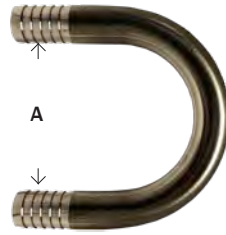

U-BEND

PART #	SIZE	A	
34633	3/8"	2	----

THINWALL U-BEND

Part #	Size	A	
34633T	3/8"	1-1/2	----