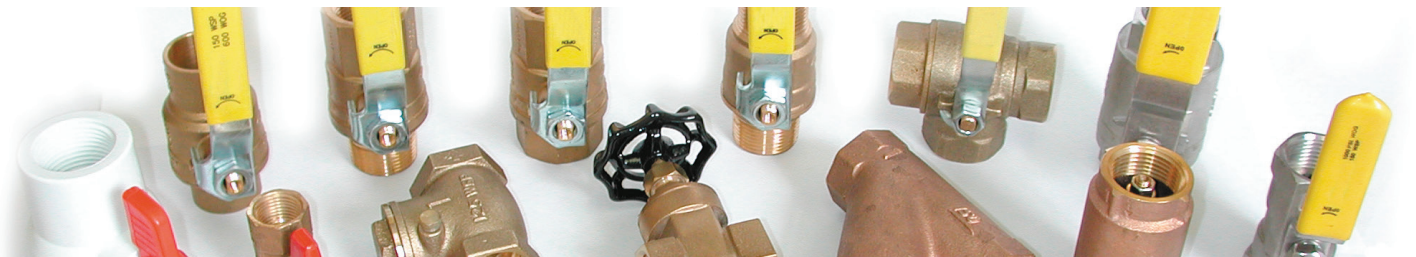

LINE CARD

BRASS FITTINGS

Pipe Fittings
Hose Barb Fittings
Push-On Barb Fittings
Garden Hose Fittings
45° Flare Fittings
JIC 37° Flare
Inverted Flare Fittings
POL & Space Heater
Compression Fittings
Flareless Fittings
Push-In Fittings
BSPT/BSPP Metric
Grease Fittings
Air Brake Fittings

SPECIALTY VALVES AND COCKS

Drain Cocks
Shut-Off Cocks
Air Cocks
Needle Valves
Micro Metering
Instrumentation
Specialty Valves
Mini Ball Valves
Check Valves

LEAD FREE

Pipe
Hose
Flare & Comp
Ice Maker
Bronze Fittings
C/P Fittings
C/P Nipples
Dielectric Unions
Valves, Ball
Misc