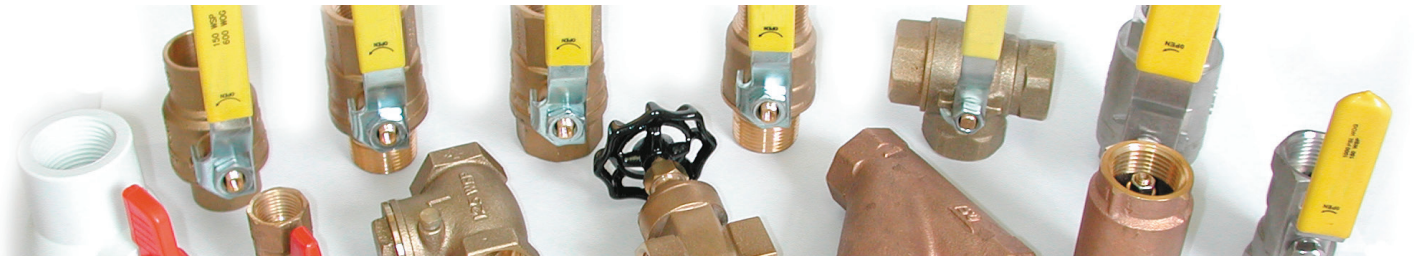

MISSOURI HOSE & SUPPLY CO. LINE CARD

TABLE OF CONTENTS

BRASS FITTINGS

Pipe Fittings	1
Hose Barb Fittings.....	14
Push On Barb Fittings.....	30
Garden Hose Fittings.....	37
Sae 45° Flare.....	49
Inverted Flare Fittings	68
Compression Fittings	76

LEAD FREE	157-175
FITTING ASSORTMENTS AND DISPLAYS...	176-178

VALVES

Lead Free Ball Valve.....	180
Italian Lead Free Brass Ball Valve	182
Midpex & Pex Ball Valves Lead Free.....	185
Forged Brass Ball Valve.....	186
Butterfly Handle Ball Valve	187
Nickel Plated Ball Valve.....	188
N/p Ball Valve W/ss Trim	189
Italian Ball Valve	190
Male X Female Brass Ball Valve.....	191
Italian Male X Female Ball Valve	192
Tee Handle Ball Valve - Male X Female	193
Locking Handle Ball Valves - Female X Male	194