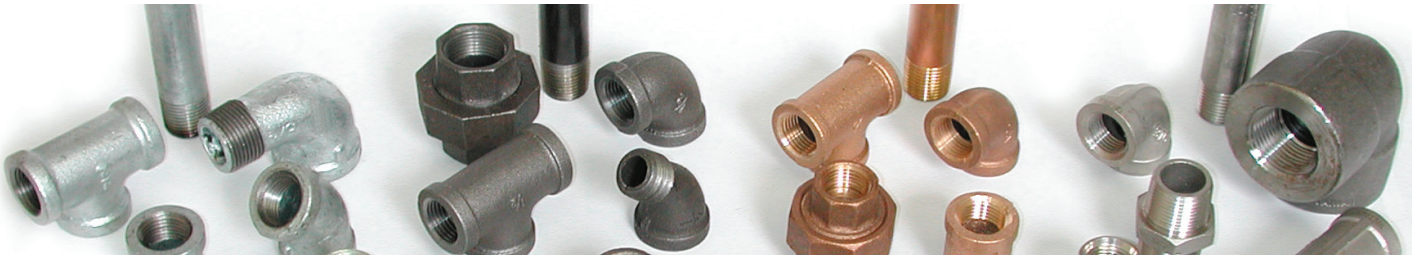

MISSOURI HOSE & SUPPLY CO. LINE CARD

TABLE OF CONTENTS

BRASS FITTINGS

Pipe Fittings	1
Hose Barb Fittings.....	14
Push On Barb Fittings.....	30
Garden Hose Fittings.....	37
Sae 45° Flare.....	49
Inverted Flare Fittings	68
Compression Fittings	76

LEAD FREE	157-175
FITTING ASSORTMENTS AND DISPLAYS...	176-178

VALVES

Lead Free Ball Valve.....	180
Italian Lead Free Brass Ball Valve	182
Midpex & Pex Ball Valves Lead Free.....	185
Forged Brass Ball Valve.....	186
Butterfly Handle Ball Valve	187
Nickel Plated Ball Valve.....	188
N/p Ball Valve W/ss Trim	189
Italian Ball Valve	190
Male X Female Brass Ball Valve.....	191
Italian Male X Female Ball Valve	192
Tee Handle Ball Valve - Male X Female	193
Locking Handle Ball Valves - Female X Male	194