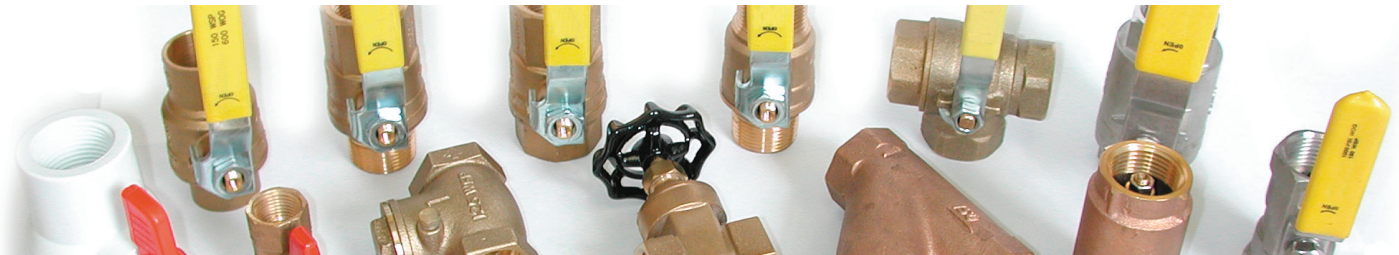

Direct Tools

& Fasteners

LINE CARD

TABLE OF CONTENTS

BRASS FITTINGS

Pipe Fittings	1
Hose Barb Fittings.....	14
Push On Barb Fittings.....	30
Garden Hose Fittings.....	37
Sae 45° Flare.....	49
Inverted Flare Fittings	68
Compression Fittings	76