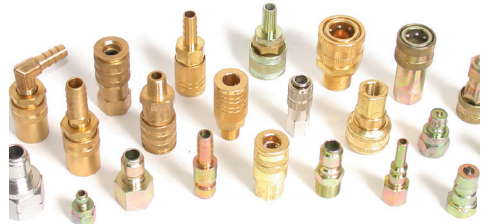

Direct Tools

& Fasteners

LINE CARD

TABLE OF CONTENTS

BRASS FITTINGS

Pipe Fittings	1
Hose Barb Fittings.....	14
Push On Barb Fittings.....	30
Garden Hose Fittings.....	37
Sae 45° Flare.....	49
Inverted Flare Fittings	68
Compression Fittings	76

LEAD FREE	157-175
FITTING ASSORTMENTS AND DISPLAYS...	176-178

VALVES

Lead Free Ball Valve.....	180
Italian Lead Free Brass Ball Valve	182
Midpex & Pex Ball Valves Lead Free.....	185
Forged Brass Ball Valve.....	186
Butterfly Handle Ball Valve	187
Nickel Plated Ball Valve.....	188
N/p Ball Valve W/ss Trim	189
Italian Ball Valve	190
Male X Female Brass Ball Valve.....	191
Italian Male X Female Ball Valve	192
Tee Handle Ball Valve - Male X Female	193
Locking Handle Ball Valves - Female X Male	194

NIPPLES & FITTINGS

Brass Nipples.....	241
Bronze Fittings	249
Lead Free Brass Fittings	249
Stainless Steel Fittings.....	276
Black And Galvanized Steel Nipples.....	284
Merchant Couplings.....	302
Api Line Couplings	303
Malleable Fittings	304
Steel Fittings.....	314

PLASTIC FITTINGS

Schedule 80 Pvc Nipples	331
Pipe-nylon Poly	333
Hose Barb	335
Garden Hose	339
Compression.....	340
Plastic Push-in Tube Fittings.....	341

HOSE ACCESSORIES

Cam And Groove	346
Aluminum (Al) Spool & Part A	348
Combination Nipples	359
Combination Nipples	360
Hose Barb X Male Pipe	360
Victaulic Grooved	360