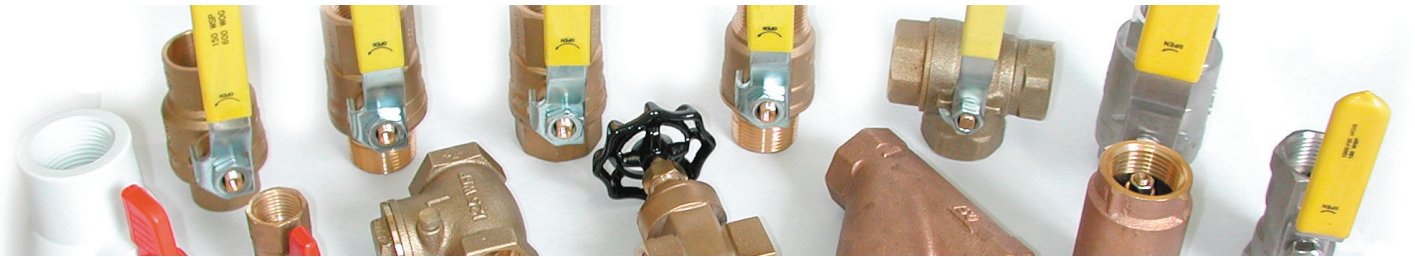

ENERGY DESIGN CORP. LINE CARD

TABLE OF CONTENTS

BRASS FITTINGS

Pipe Fittings	1
Hose Barb Fittings.....	14
Push On Barb Fittings.....	30
Garden Hose Fittings.....	37
Sae 45° Flare.....	49
Inverted Flare Fittings	68
Compression Fittings	76

LEAD FREE	157-175
FITTING ASSORTMENTS AND DISPLAYS...	176-178

VALVES

Lead Free Ball Valve.....	180
Italian Lead Free Brass Ball Valve	182
Midpex & Pex Ball Valves Lead Free.....	185
Forged Brass Ball Valve.....	186
Butterfly Handle Ball Valve	187
Nickel Plated Ball Valve.....	188
N/p Ball Valve W/ss Trim	189
Italian Ball Valve	190
Male X Female Brass Ball Valve.....	191
Italian Male X Female Ball Valve	192
Tee Handle Ball Valve - Male X Female	193
Locking Handle Ball Valves - Female X Male	194