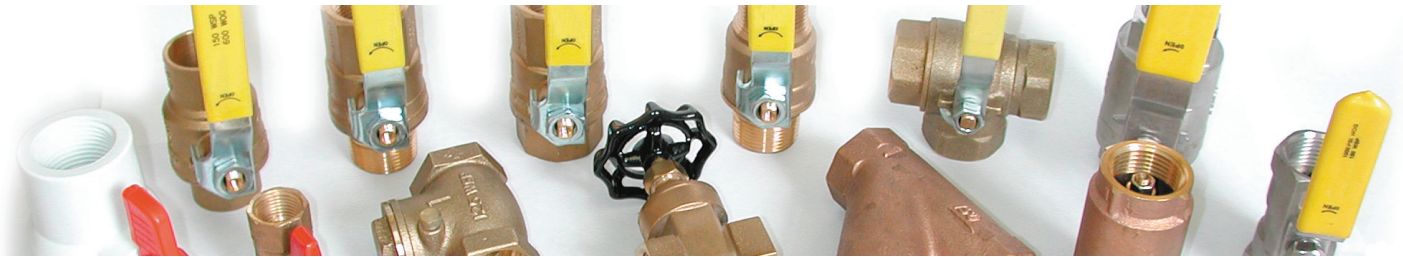

ENVIRONMENTAL SAFETY SERVICES

2018 LINE CARD

ENVIRONMENTALSAFETYSVC.COM

BRASS FITTINGS

Pipe Fittings
Hose Barb Fittings
Push-On Barb Fittings
Garden Hose Fittings
45° Flare Fittings
JIC 37° Flare
Inverted Flare Fittings
POL & Space Heater
Compression Fittings
Flareless Fittings
Push-In Fittings
BSPT/BSPP Metric
Grease Fittings
Air Brake Fittings