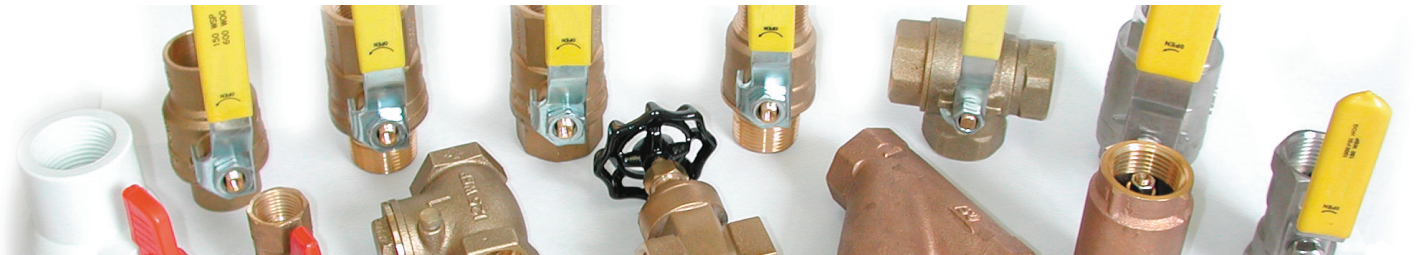

ASP

ARDEN SPECIALTY PRODUCTS

LINE CARD

WWW.ARDENSPECIALTY.COM