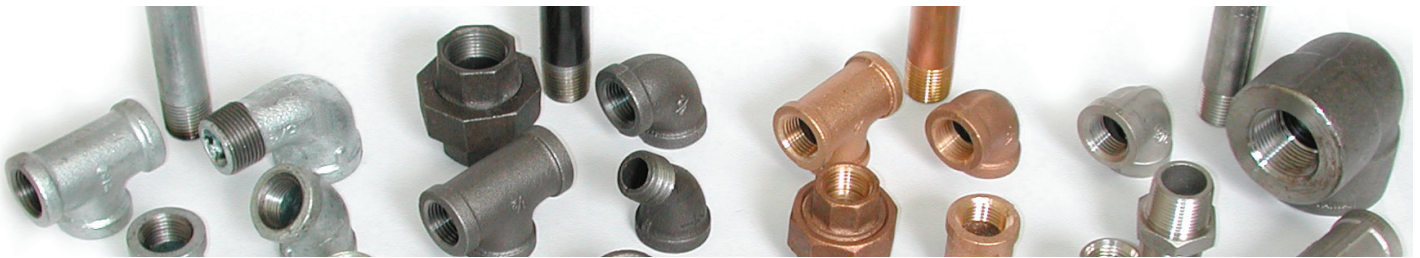

RED BOAR CHAIN & FASTENER LINE CARD

TABLE OF CONTENTS

BRASS FITTINGS

Pipe Fittings	1
Hose Barb Fittings.....	14
Push On Barb Fittings.....	30
Garden Hose Fittings.....	37
Sae 45° Flare.....	49
Inverted Flare Fittings	68
Compression Fittings	76

LEAD FREE	157-175
FITTING ASSORTMENTS AND DISPLAYS...	176-178

VALVES

Lead Free Ball Valve.....	180
Italian Lead Free Brass Ball Valve	182
Midpex & Pex Ball Valves Lead Free.....	185
Forged Brass Ball Valve.....	186
Butterfly Handle Ball Valve	187
Nickel Plated Ball Valve.....	188
N/p Ball Valve W/ss Trim	189
Italian Ball Valve	190
Male X Female Brass Ball Valve.....	191
Italian Male X Female Ball Valve	192
Tee Handle Ball Valve - Male X Female	193
Locking Handle Ball Valves - Female X Male	194