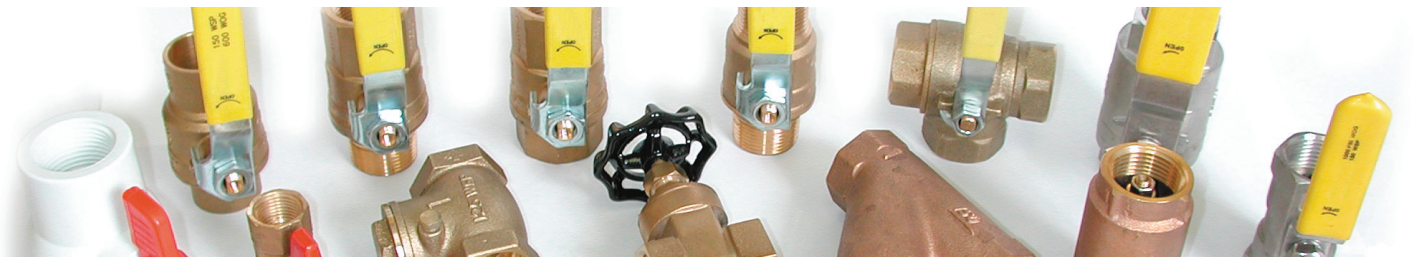

LINE CARD

EPCO-SALES.COM

BRASS FITTINGS

Pipe Fittings
Hose Barb Fittings
Push-On Barb Fittings
Garden Hose Fittings
45° Flare Fittings
JIC 37° Flare
Inverted Flare Fittings
POL & Space Heater
Compression Fittings
Flareless Fittings
Push-In Fittings
BSPT/BSPP Metric
Grease Fittings
Air Brake Fittings

SPECIALTY VALVES AND COCKS

Drain Cocks
Shut-Off Cocks
Air Cocks
Needle Valves
Micro Metering
Instrumentation
Specialty Valves
Mini Ball Valves
Check Valves

LEAD FREE

Pipe
Hose
Flare & Comp
Ice Maker
Bronze Fittings
C/P Fittings
C/P Nipples
Dielectric Unions
Valves, Ball
Misc