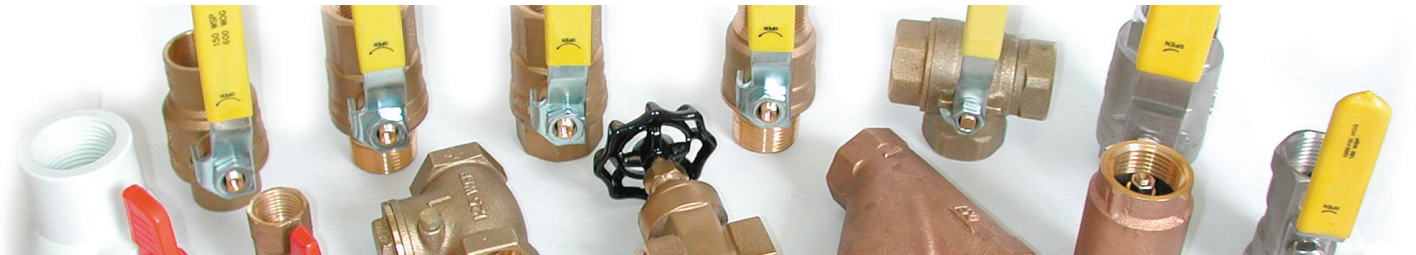

Hydro  **Bolt Corp.**

LINE CARD

BRASS FITTINGS

Pipe Fittings
Hose Barb Fittings
Push-On Barb Fittings
Garden Hose Fittings
45° Flare Fittings
JIC 37° Flare
Inverted Flare Fittings
POL & Space Heater
Compression Fittings
Flareless Fittings
Push-In Fittings
BSPT/BSPP Metric
Grease Fittings
Air Brake Fittings