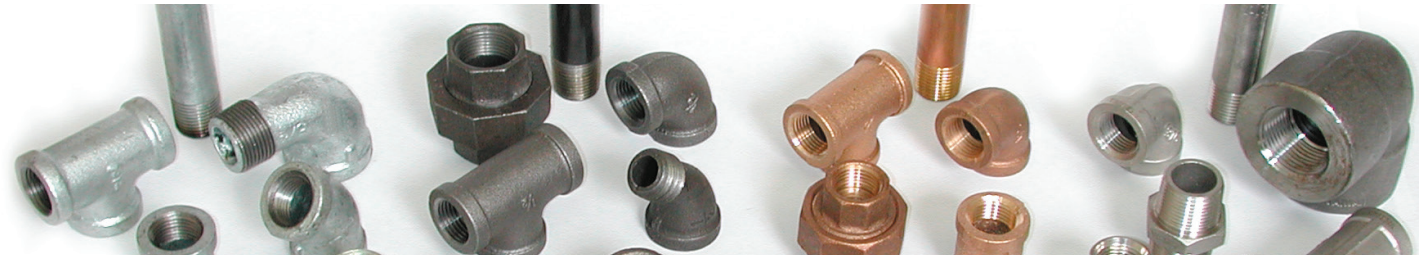

UNION HYDRAULICS

LINE CARD

TABLE OF CONTENTS

BRASS FITTINGS

Pipe Fittings	1
Hose Barb Fittings.....	14
Push On Barb Fittings.....	30
Garden Hose Fittings.....	37
Sae 45° Flare.....	49
Inverted Flare Fittings	68
Compression Fittings	76

LEAD FREE	157-175
FITTING ASSORTMENTS AND DISPLAYS...	176-178

VALVES

Lead Free Ball Valve.....	180
Italian Lead Free Brass Ball Valve	182
Midpex & Pex Ball Valves Lead Free.....	185
Forged Brass Ball Valve.....	186
Butterfly Handle Ball Valve	187
Nickel Plated Ball Valve.....	188
N/p Ball Valve W/ss Trim	189
Italian Ball Valve	190
Male X Female Brass Ball Valve.....	191
Italian Male X Female Ball Valve	192
Tee Handle Ball Valve - Male X Female	193
Locking Handle Ball Valves - Female X Male	194