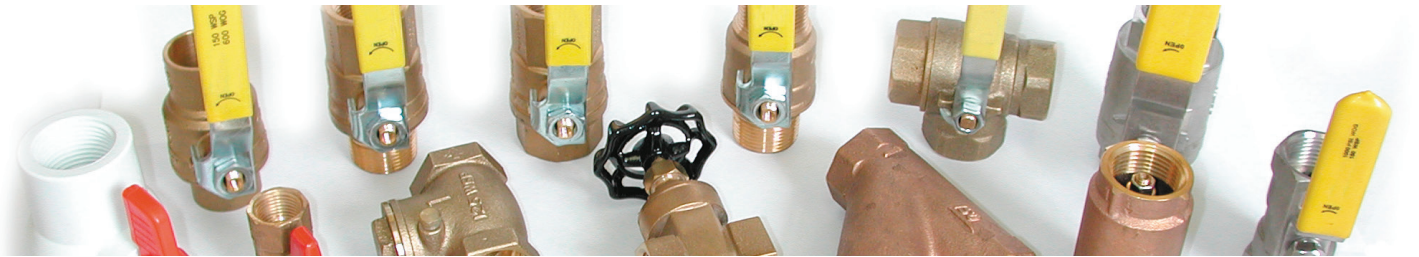

UNION HYDRAULICS

LINE CARD

TABLE OF CONTENTS

BRASS FITTINGS

Pipe Fittings	1
Hose Barb Fittings.....	14
Push On Barb Fittings.....	30
Garden Hose Fittings.....	37
Sae 45° Flare.....	49
Inverted Flare Fittings	68
Compression Fittings	76

LEAD FREE	157-175
FITTING ASSORTMENTS AND DISPLAYS...	176-178

VALVES

Lead Free Ball Valve.....	180
Italian Lead Free Brass Ball Valve	182
Midpex & Pex Ball Valves Lead Free.....	185
Forged Brass Ball Valve.....	186
Butterfly Handle Ball Valve	187
Nickel Plated Ball Valve.....	188
N/p Ball Valve W/ss Trim	189
Italian Ball Valve	190
Male X Female Brass Ball Valve.....	191
Italian Male X Female Ball Valve	192
Tee Handle Ball Valve - Male X Female	193
Locking Handle Ball Valves - Female X Male	194