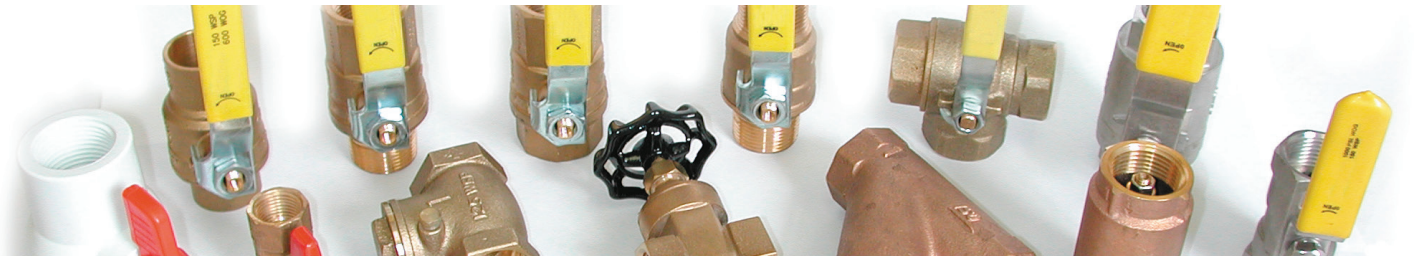

UNDER PRESSURE

CONNECTIONS LLC

LINE CARD

TABLE OF CONTENTS

BRASS FITTINGS

Pipe Fittings	1
Hose Barb Fittings.....	14
Push On Barb Fittings.....	30
Garden Hose Fittings.....	37
Sae 45° Flare.....	49
Inverted Flare Fittings	68
Compression Fittings	76

LEAD FREE	157-175
FITTING ASSORTMENTS AND DISPLAYS...	176-178

VALVES

Lead Free Ball Valve.....	180
Italian Lead Free Brass Ball Valve	182
Midpex & Pex Ball Valves Lead Free.....	185
Forged Brass Ball Valve.....	186
Butterfly Handle Ball Valve	187
Nickel Plated Ball Valve.....	188
N/p Ball Valve W/ss Trim	189
Italian Ball Valve	190
Male X Female Brass Ball Valve.....	191
Italian Male X Female Ball Valve	192
Tee Handle Ball Valve - Male X Female	193
Locking Handle Ball Valves - Female X Male	194