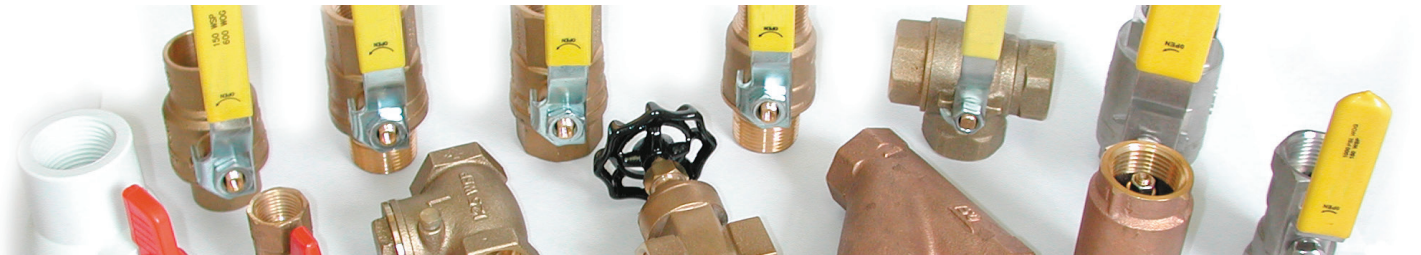

## LINE CARD

[www.westernmountainsupply.com](http://www.westernmountainsupply.com)

**BRASS FITTINGS**

Pipe Fittings  
Hose Barb Fittings  
Push-On Barb Fittings  
Garden Hose Fittings  
45° Flare Fittings  
JIC 37° Flare  
Inverted Flare Fittings  
POL & Space Heater  
Compression Fittings  
Flareless Fittings  
Push-In Fittings  
BSPT/BSPP Metric  
Grease Fittings  
Air Brake Fittings