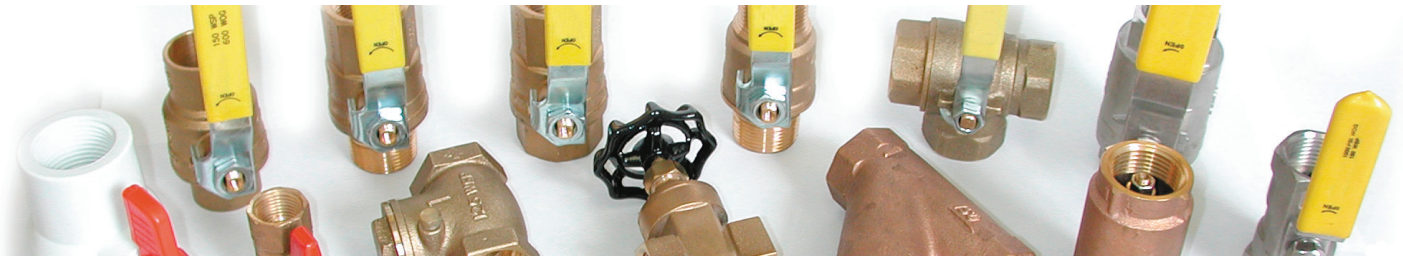

MOORE FASTENERS LINE CARD

Moore
Fasteners

WWW.MOOREFASTENERS.COM

BRASS FITTINGS

Pipe Fittings
Hose Barb Fittings
Push-On Barb Fittings
Garden Hose Fittings
45° Flare Fittings
JIC 37° Flare
Inverted Flare Fittings
POL & Space Heater
Compression Fittings
Flareless Fittings
Push-In Fittings
BSPT/BSPP Metric
Grease Fittings
Air Brake Fittings

SPECIALTY VALVES AND COCKS

Drain Cocks
Shut-Off Cocks
Air Cocks
Needle Valves
Micro Metering
Instrumentation
Specialty Valves
Mini Ball Valves
Check Valves

LEAD FREE

Pipe
Hose
Flare & Comp
Ice Maker
Bronze Fittings
C/P Fittings
C/P Nipples
Dielectric Unions
Valves, Ball
Misc