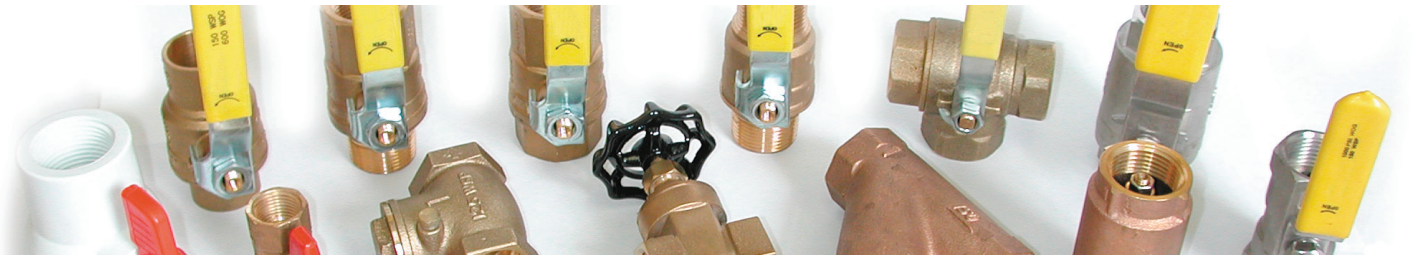

**INDUSTRIAL HOSE
& HYDRAULICS INC.**

LINE CARD

WWW.INDUSTRIALHOSE.COM

BRASS FITTINGS

Pipe Fittings
Hose Barb Fittings
Push-On Barb Fittings
Garden Hose Fittings
45° Flare Fittings
JIC 37° Flare
Inverted Flare Fittings
POL & Space Heater
Compression Fittings
Flareless Fittings
Push-In Fittings
BSPT/BSPP Metric
Grease Fittings
Air Brake Fittings

SPECIALTY VALVES AND COCKS

Drain Cocks
Shut-Off Cocks
Air Cocks
Needle Valves
Micro Metering
Instrumentation
Specialty Valves
Mini Ball Valves
Check Valves

LEAD FREE

Pipe
Hose
Flare & Comp
Ice Maker
Bronze Fittings
C/P Fittings
C/P Nipples
Dielectric Unions
Valves, Ball
Misc