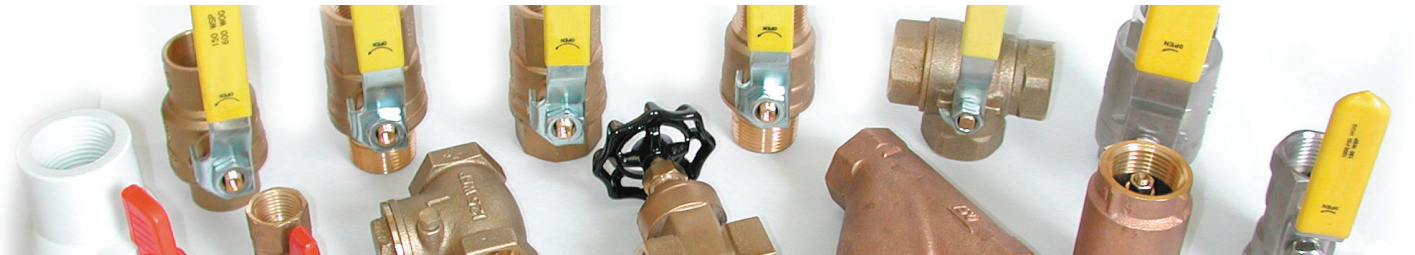

ED STEINHOFF PARTS LINE CARD