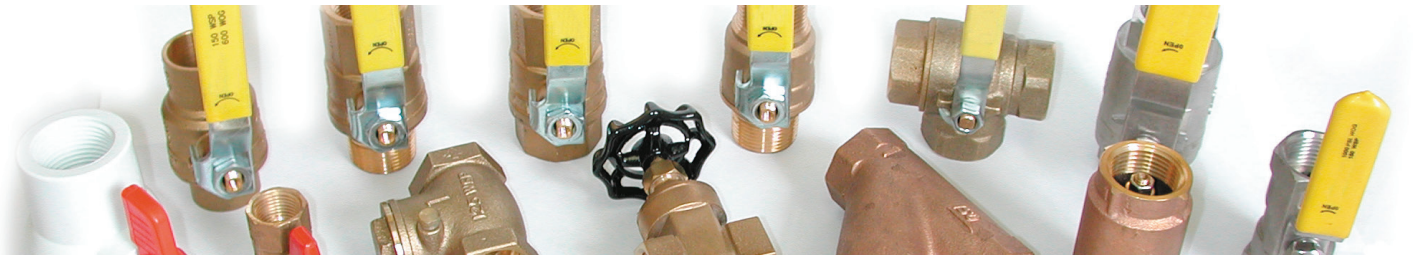

MCGILL HOSE & COUPLING, INC.

LINE CARD

WWW.MCGILLHOSE.COM

BRASS FITTINGS

Pipe Fittings
Hose Barb Fittings
Push-On Barb Fittings
Garden Hose Fittings
45° Flare Fittings
JIC 37° Flare
Inverted Flare Fittings
POL & Space Heater
Compression Fittings
Flareless Fittings
Push-In Fittings
BSPT/BSPP Metric
Grease Fittings
Air Brake Fittings