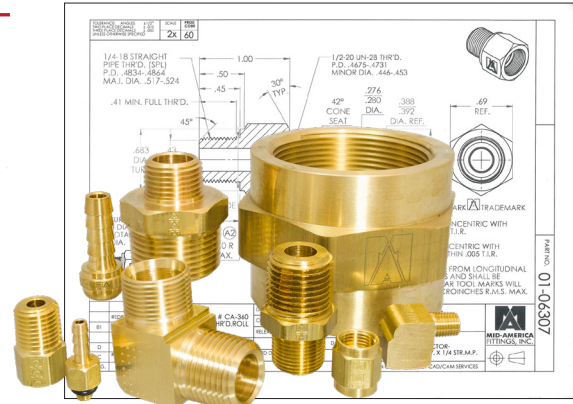

U.S. MANUFACTURING

**MIDLAND INDUSTRIES' MAF LINE
OF USA MADE BRASS FITTINGS.**

Midland Industries MAF brand is a custom solution for USA made, spec driven, brass parts. We manufacture high quality, industrial-grade brass fitting, valves, and components in all shapes and sizes.