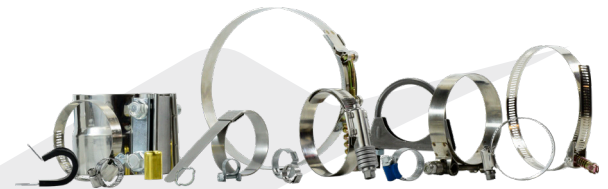

PLUMBING SPECIALTIES

- LF Brass & Poly Pex Adapters
- CPVC Transition Fittings
- Flexible Rubber Couplings
- L/F Water Meter Flanges
- Ice Maker
- Dielectric Unions
- Cleanout Plugs
- SS Supply Connectors
- Supply Stops
- Companion Flanges
- Insert Fittings
- Well Couplings
- Copper Sweat Fittings

U.S. MANUFACTURING

**MIDLAND INDUSTRIES' MAF LINE
OF USA MADE BRASS FITTINGS.**

Midland Industries MAF brand is a custom solution for USA made, spec driven, brass parts. We manufacture high quality, industrial-grade brass fitting, valves, and components in all shapes and sizes.

HOSE ACCESSORIES

CAM AND GROOVE

- Aluminum
- Stainless Steel
- Polypropylene
- Brass

COMBINATION NIPPLES AND MENDERS

- Steel
- Plated Steel
- Stainless Steel
- Brass
- Aluminum

HOSE FITTINGS

- Victaulic Grooved
- Universal Couplings
- Ground Joint Couplings
- Strainers/Nozzles
- Fire Hose Fittings